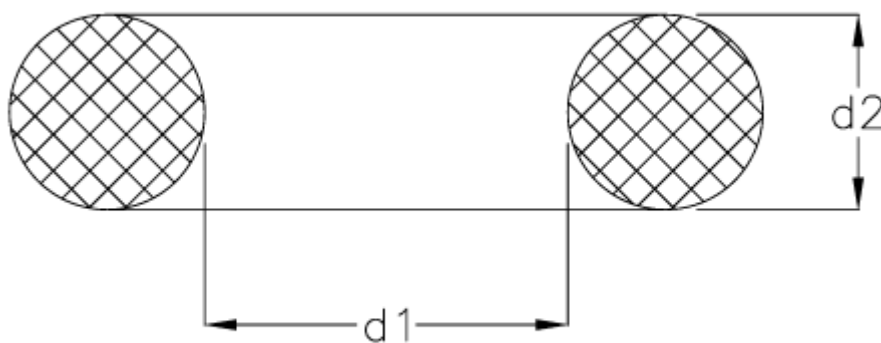

Data Sheet

Article number: 159004000100000

Description: KLEE O-ring 4x1 NBR70 black

Measures

d1 = 4.00

d2 = 1.00

Size = 4 x 1